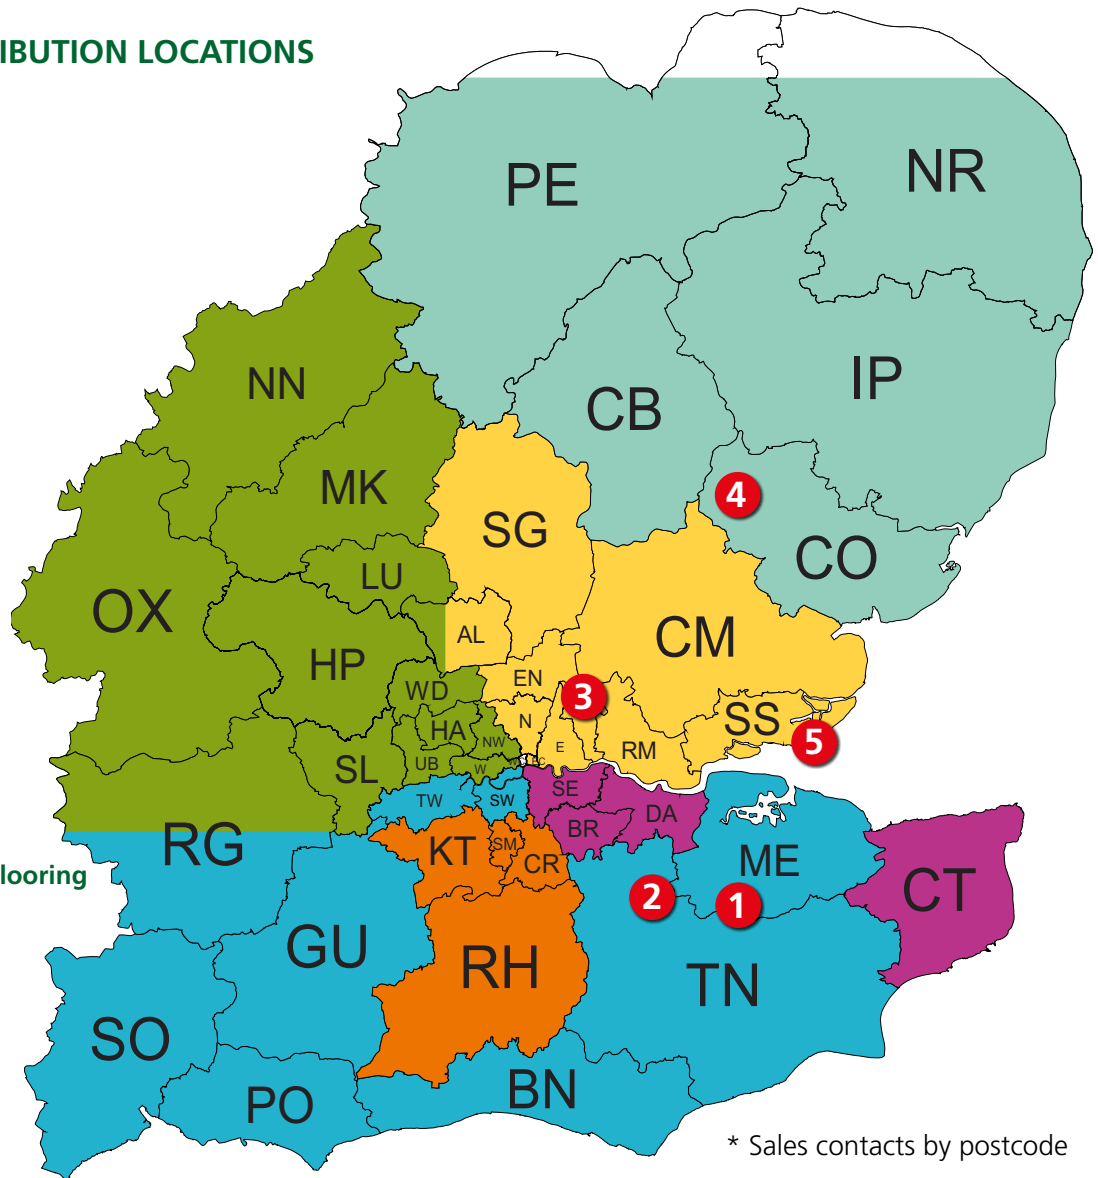

STS DELIVERY AREAS & SALES CONTACTS*

WAREHOUSE DISTRIBUTION LOCATIONS

- **1** ORPINGTON
- **2** CROYDON
- **3** WATFORD
- **4** CAMBRIDGE
- **5** BASILDON

stsflooring.co.uk

SimplyClad®

simplyclad.co.uk

www.facebook.com/stsflooring

[pinterest/stsflooring](https://pinterest.com/stsflooring)

[@stsflooring.co.uk](https://twitter.com/stsflooring.co.uk)

* Sales contacts by postcode

Northern Regional Manager	North & East London, South Essex, Berks, Beds, Bucks, Herts, Middlesex, Northants & Oxfordshire			Cambridgeshire, Suffolk, Norfolk & North Essex
	Area Managers			Area Manager
Rachel Sherwood 07801 762724	Dave Lowman 07500 847758	Danielle McAuley 07789 770102	Sharon Watson 07919 128401	
Southern Regional Manager	South West London, West Sussex, Berkshire, Hants & Surrey		South East London, Kent & East Sussex	
	Area Managers		Area Managers	
Phil Smith 07801 762725	Gary Brind 07789 770100	Victoria Brough 07962 646847	Paul Jeffery 07717 218024	Gary Brind 07789 770100
Walls Division	Contact Sales		Technical Support	
	0345 899 1000		Dave Thompson 07801 762723	

Sales hotline 0345 899 1000