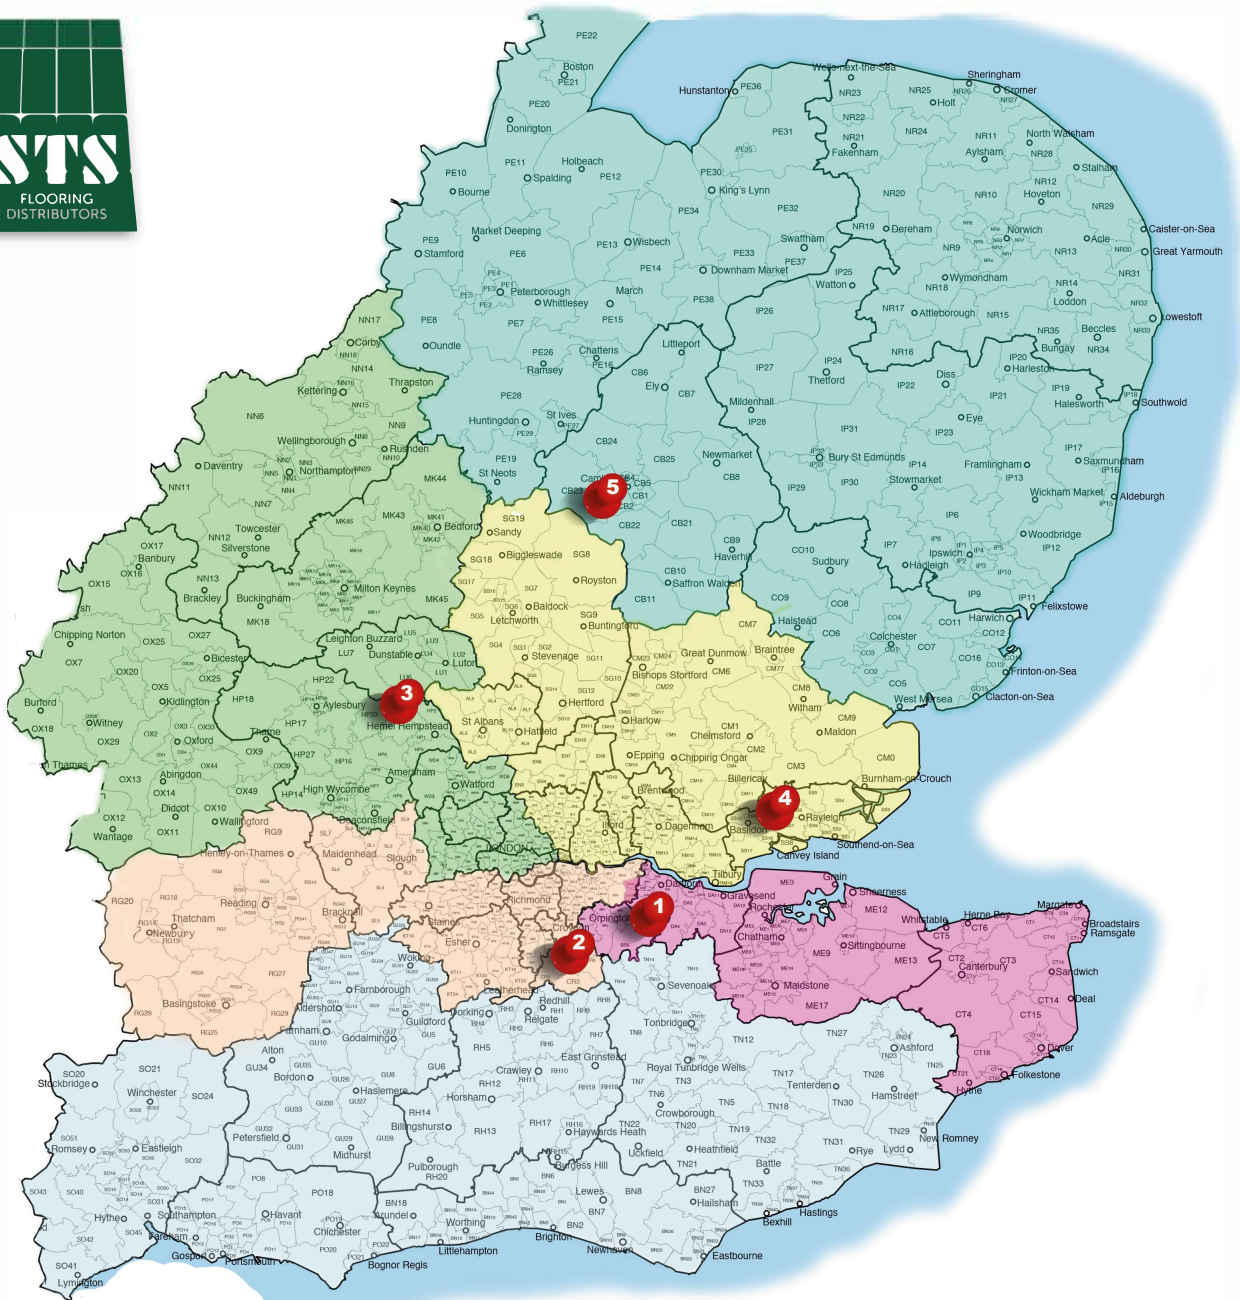

DEPOT LOCATIONS & SALES CONTACTS

<p>Jim Flockhart Sales Director tel: 07738 329715</p>	<p>Rachel Sherwood Sales Manager tel: 07801 762724</p>	<p>Sales: 0345 899 1000 www.stsflooring.co.uk sales@stsflooring.co.uk</p>
--	---	--

1 ORPINGTON
East, Central Kent & Medway
Paul Jeffery - tel: 07717218024

1 ORPINGTON
Kent, Sussex, Surrey, Hampshire,
Gary Brind - tel: 07789 770100

2 CROYDON
SE/SW London, S Bucks, N/W Surrey, & Berks
Siobhan Proctor - tel: 07962 646847

3 HEMEL HEMPSTEAD
NW London, Herts, C&N Bucks, Beds, Northants & Oxfordshire
Dave Lowman - tel: 0700 847758

4 BASILDON
North & East London, South Essex & S Herts
Hannah Georgiou - tel: 07789 770102

5 CAMBRIDGE
Camps, Suffolk, Norfolk & North Essex
Sharon Watson - tel: 07919 128401